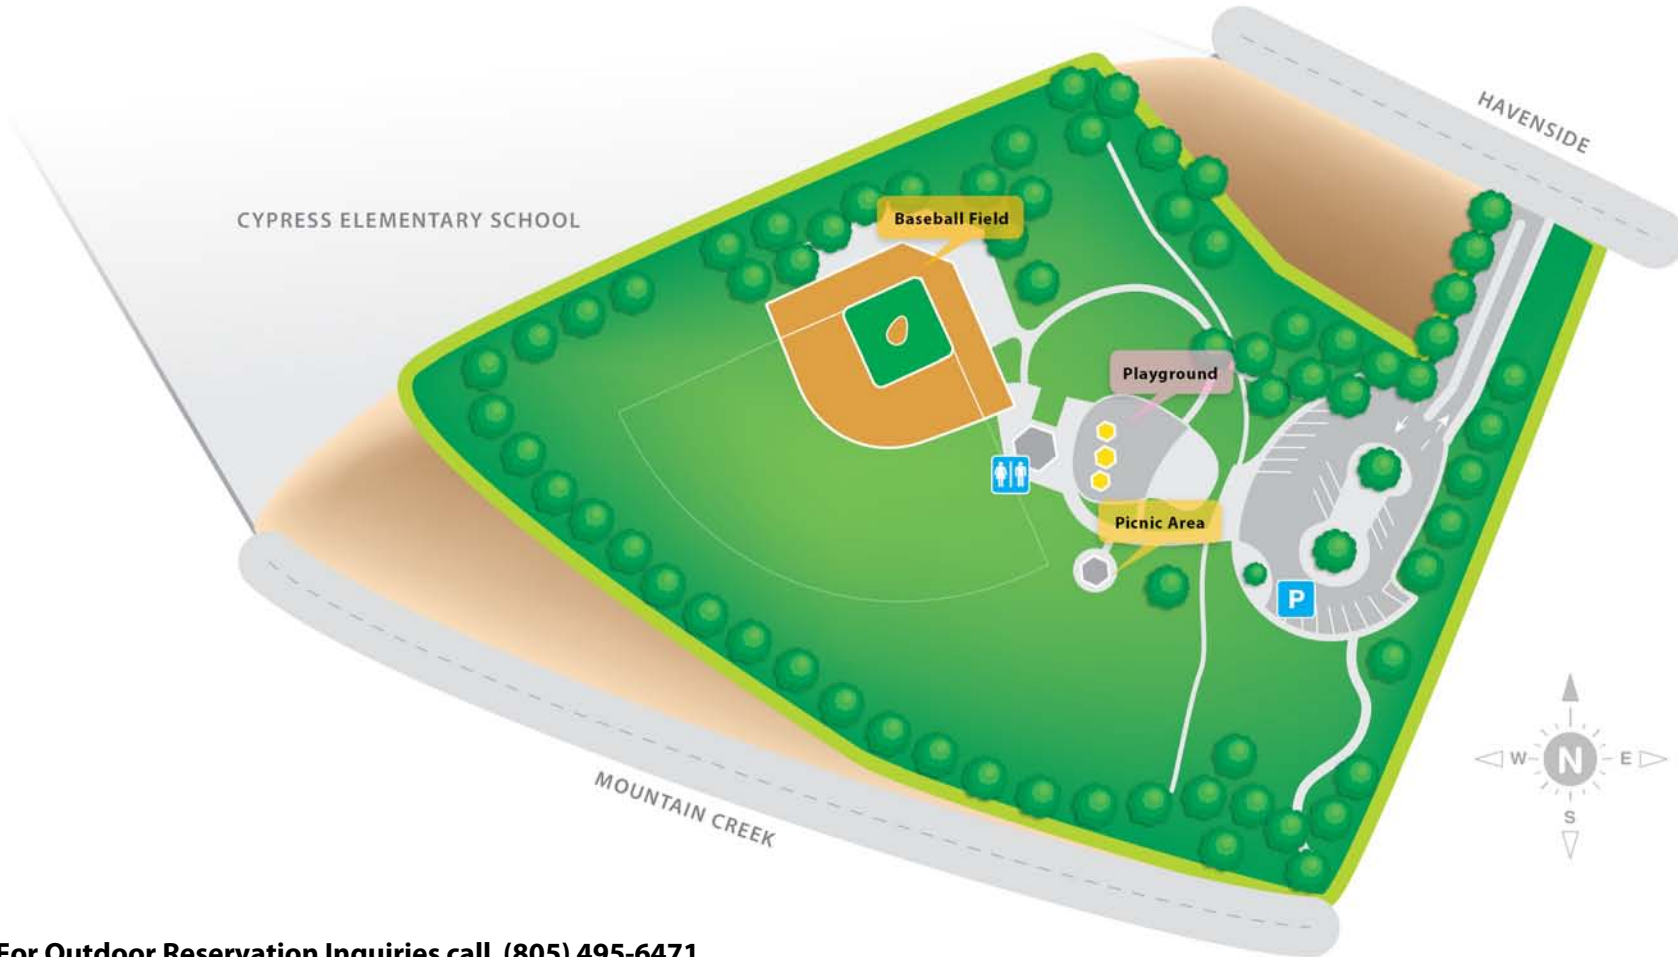

# Cypress Park

469 1/2 S. Havenside Avenue, Newbury Park, CA 91320

**For Outdoor Reservation Inquiries call (805) 495-6471**

**Reservable Outdoor Areas**  
**Baseball Field**