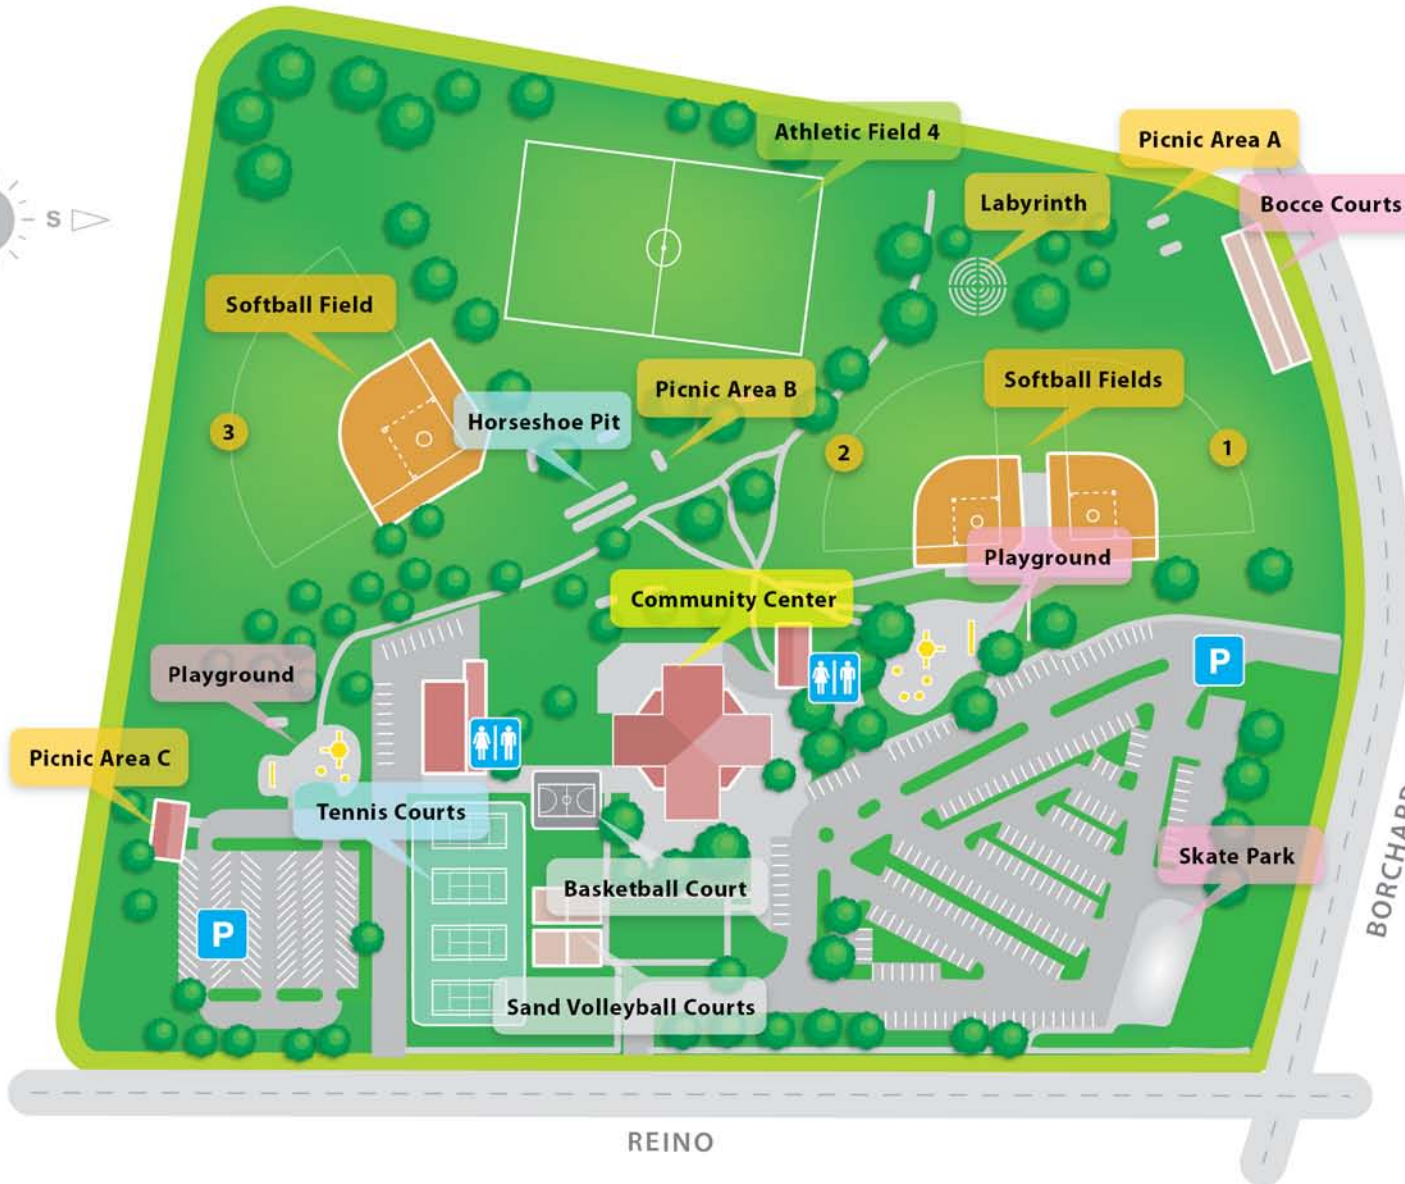

# Borchard Community Park

190 Reino Road, Newbury Park, CA 91320

Center Hours: Monday–Friday: 9:00am–10:00pm; Saturday–Sunday: 12noon–6:00pm • Center Phone: (805) 381-2791 • FAX (805) 498-1055 • www.crpdp.org/boc

**For Outdoor  
Reservation Inquiries  
Call (805) 495-6471**

**Outdoor Reservable Areas**

- Picnic Area A** (2 Tables/seats 20)  
BBQ
- Picnic Area B** (3 Tables/seats 30)  
BBQ
- Picnic Area C** (12 Tables/seats 120)  
BBQ  
Electrical outlet

**Lighted Athletic Fields**

- Athletic Field 4
- Softball Fields 1,2 & 3

**For Indoor  
Reservation Inquiries  
Call (805) 381-2791**

**Indoor Reservable Areas**

- 1 Gymnasium
- 4 Multi Purpose Rooms